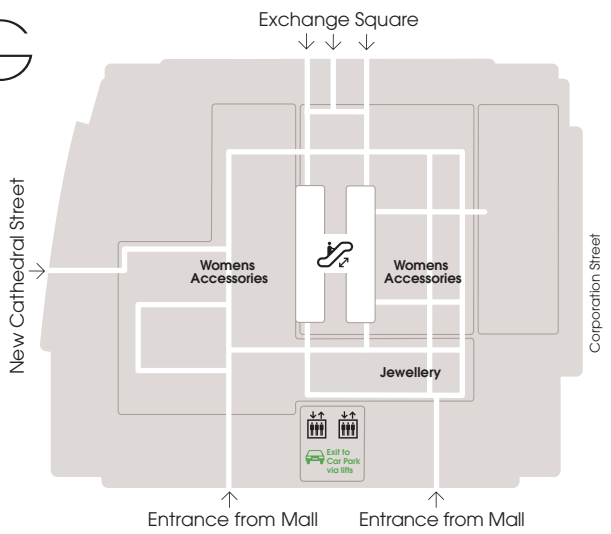

A-Z & Map

Departments

Beauty	LG
Beauty Workshop	LG
Candles	2
Jewellery	G
Fragrance	LG
Mens Accessories	1
Mens Casual	1
Mens Contemporary Studio	1
Mens Denim Studio	1
Mens Designer	1
Mens Designer Street	1
Mens Shoes	1
Mens Underwear	1
Sunglasses	LG
Wine Shop	1
Womens Accessories	G
Womens Casual	3
Womens Contemporary	3
Womens Denim	3
Womens Designer Galleries	2
Womens Shoes	3
Womens Shoe Galleries	2
Womens Street Fashion	3

Eat & Drink

San Carlo Bottega	2
San Carlo Gran Café	LG

3

2

1

G

LG

ALIPAY