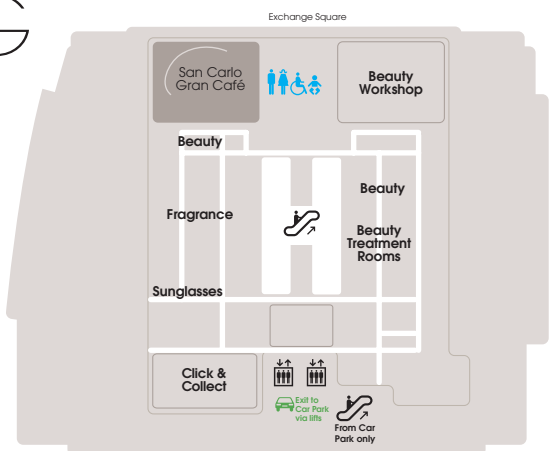

A-Z & Map

Departments

Beauty	LG
Beauty Workshop	LG
Candles	2
Jewellery	G
Fragrance	LG
Mens Accessories	1
Mens Casual	1
Mens Contemporary Studio	1
Mens Denim Studio	1
Mens Designer	1
Mens Designer Street	1
Mens Shoes	1
Mens Underwear	1
Sunglasses	LG
Wine Shop	1
Womens Accessories	G
Womens Casual	3
Womens Contemporary	3
Womens Denim	3
Womens Designer Galleries	2
Womens Shoes	3
Womens Shoe Galleries	2
Womens Street Fashion	3

Services

ATM	2
Beauty Treatment Rooms	LG
Click & Collect	LG
Personal Shopping	2
Tax Refund Lounge	3

planet
tax free

Toilets

Baby Change (Mens)	LG / 2
Baby Change (Womens)	LG / 2
Disabled Toilets	LG / 2
Mens Toilets	LG / 2
Womens Toilets	LG / 2

Eat & Drink

San Carlo Bottega	2
San Carlo Gran Café	LG

3

2

1

G

LG

ALIPAY