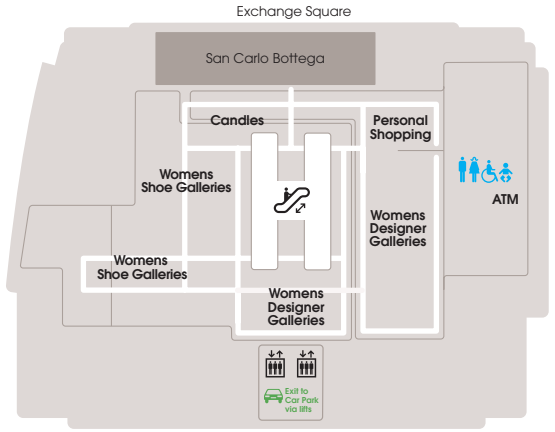

A-Z & Map

Departments

Beauty	LG
Beauty Workshop	LG
Candles	2
Jewellery	G
Fragrance	LG
Mens Accessories	1
Mens Casual	1
Mens Contemporary Studio	1
Mens Denim Studio	1
Mens Designer	1
Mens Designer Street	1
Mens Shoes	1
Mens Underwear	1
Sunglasses	LG
Wine Shop	1
Womens Accessories	G
Womens Casual	3
Womens Contemporary	3
Womens Denim	3
Womens Designer Galleries	2
Womens Shoes	3
Womens Shoe Galleries	2
Womens Street Fashion	3

Services

ATM	2
Beauty Treatment Rooms	LG
Click & Collect	LG
Personal Shopping	2
Tax Refund Lounge	3

planet
tax free

Toilets

Baby Change (Mens)	LG / 2
Baby Change (Womens)	LG / 2
Disabled Toilets	LG / 2
Mens Toilets	LG / 2
Womens Toilets	LG / 2

Eat & Drink

San Carlo Bottega	2
San Carlo Gran Café	LG

3

2

1

G

LG

ALIPAY