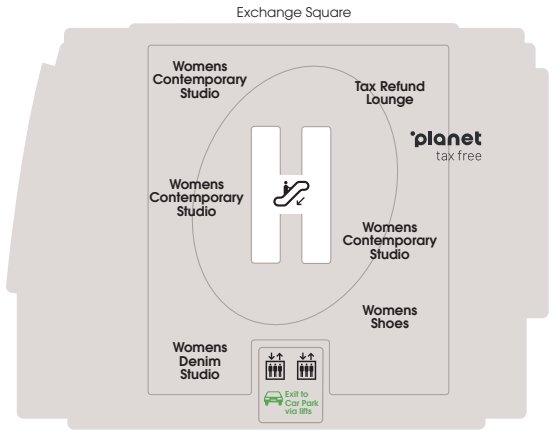

A-Z & Map

Departments

Beauty	LG
Beauty Workshop	LG
Candles	2
Jewellery	G
Fragrance	LG
Mens Accessories	1
Mens Casual	1
Mens Contemporary Studio	1
Mens Denim Studio	1
Mens Designer	1
Mens Designer Street	1
Mens Shoes	1
Mens Underwear	1
Sunglasses	LG
Wine Shop	1
Womens Accessories	G
Womens Casual	3
Womens Contemporary	3
Womens Denim	3
Womens Designer Galleries	2
Womens Shoes	3
Womens Shoe Galleries	2
Womens Street Fashion	3

Services

ATM	2
Beauty Treatment Rooms	LG
Click & Collect	LG
Personal Shopping	2
Tax Refund Lounge	3

planet
tax free

Toilets

Baby Change (Mens)	LG / 2
Baby Change (Womens)	LG / 2
Disabled Toilets	LG / 2
Mens Toilets	LG / 2
Womens Toilets	LG / 2

Eat & Drink

San Carlo Bottega	2
San Carlo Gran Café	LG

3

2

1

G

LG

ALIPAY