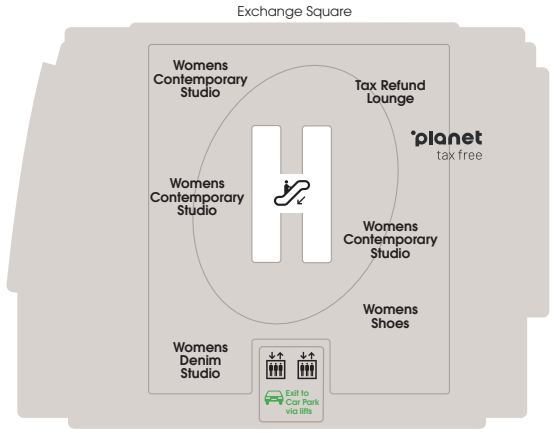

A-Z & Map

Departments

Beauty	LG
Candles	2
Jewellery	G
Fragrance	LG
Mens Accessories	1
Mens Casual	1
Mens Contemporary Studio	1
Mens Denim Studio	1
Mens Designer	1
Mens Shoes	1
Mens Underwear	1
Sunglasses	LG
Wine Shop	1
Womens Accessories	G
Womens Casual	3
Womens Contemporary	3
Womens Denim	3
Womens Designer Galleries	2
Womens Shoes	3
Womens Shoe Galleries	2
Womens Street Fashion	3

Services

ATM	2
Click & Collect	LG
Personal Shopping	2
Tax Refund Lounge	3

'planet tax free

Toilets

Baby Change (Mens)	LG / 2
Baby Change (Womens)	LG / 2
Disabled Toilets	LG / 2
Mens Toilets	LG / 2
Womens Toilets	LG / 2

Eat & Drink

San Carlo Bottega	2
San Carlo Gran Café	LG

3

2

1

Bridge link to Arndale Centre

G

LG