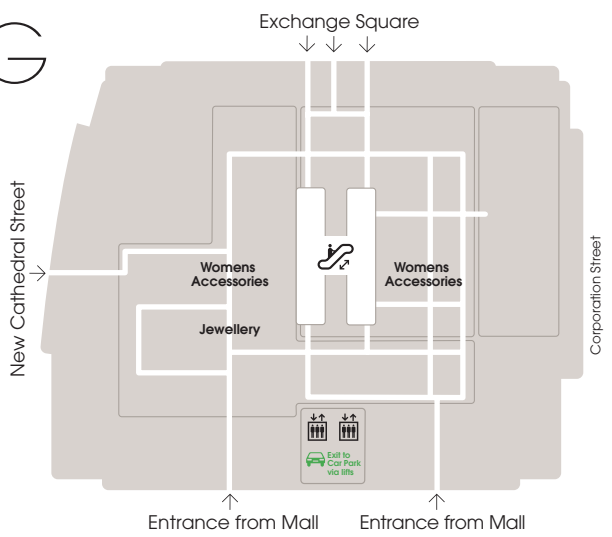

A-Z & Map

Departments

Beauty	LG
Candles	2
Jewellery	G
Fragrance	LG
Mens Accessories	1
Mens Casual	1
Mens Contemporary Studio	1
Mens Denim Studio	1
Mens Designer	1
Mens Shoes	1
Mens Underwear	1
Sunglasses	LG
Wine Shop	1
Womens Accessories	G
Womens Casual	3
Womens Contemporary	3
Womens Denim	3
Womens Designer Galleries	2
Womens Shoes	3
Womens Shoe Galleries	2
Womens Street Fashion	3

Eat & Drink

San Carlo Bottega	2
San Carlo Gran Café	LG

3

2

1

Bridge link to Arndale Centre

G

LG