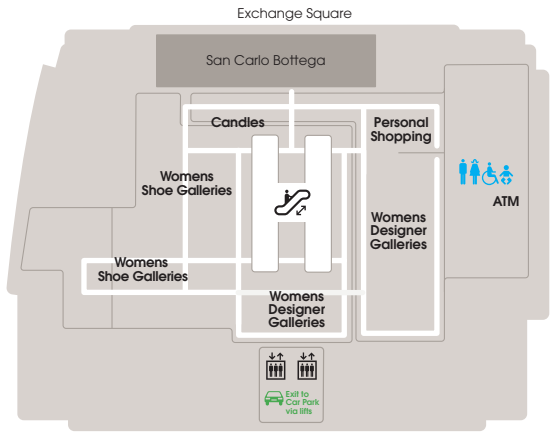

A-Z & Map

Departments

Beauty	LG
Candles	2
Jewellery	G
Fragrance	LG
Mens Accessories	1
Mens Casual	1
Mens Contemporary Studio	1
Mens Denim Studio	1
Mens Designer	1
Mens Shoes	1
Mens Underwear	1
Sunglasses	LG
Wine Shop	1
Womens Accessories	G
Womens Casual	3
Womens Contemporary	3
Womens Denim	3
Womens Designer Galleries	2
Womens Shoes	3
Womens Shoe Galleries	2
Womens Street Fashion	3

Services

ATM	2
Click & Collect	LG
Personal Shopping	2
Tax Refund Lounge	3

'planet tax free

Toilets

Baby Change (Mens)	LG / 2
Baby Change (Womens)	LG / 2
Disabled Toilets	LG / 2
Mens Toilets	LG / 2
Womens Toilets	LG / 2

Eat & Drink

San Carlo Bottega	2
San Carlo Gran Café	LG

3

2

1

Bridge link to Arndale Centre

G

LG