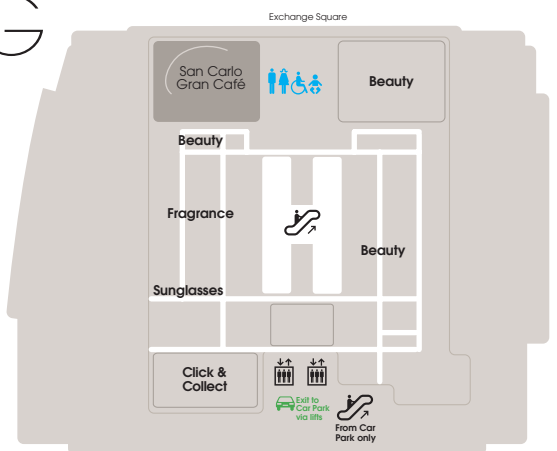

A-Z & Map

Departments

Beauty	LG
Candles	2
Jewellery	G
Fragrance	LG
Mens Accessories	1
Mens Casual	1
Mens Contemporary Studio	1
Mens Denim Studio	1
Mens Designer	1
Mens Shoes	1
Mens Underwear	1
Sunglasses	LG
Wine Shop	1
Womens Accessories	G
Womens Casual	3
Womens Contemporary	3
Womens Denim	3
Womens Designer Galleries	2
Womens Shoes	3
Womens Shoe Galleries	2
Womens Street Fashion	3

Services

ATM	2
Click & Collect	LG
Personal Shopping	2
Tax Refund Lounge	3

'planet tax free

Toilets

Baby Change (Mens)	LG / 2
Baby Change (Womens)	LG / 2
Disabled Toilets	LG / 2
Mens Toilets	LG / 2
Womens Toilets	LG / 2

Eat & Drink

San Carlo Bottega	2
San Carlo Gran Café	LG

3

2

1

Bridge link to Arndale Centre

G

LG