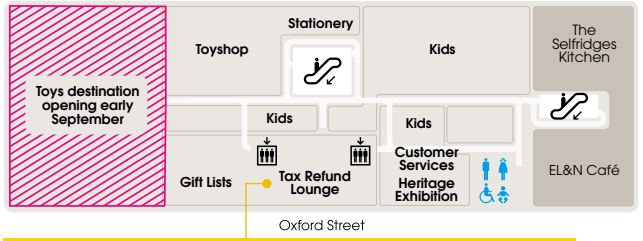

Accessories on LG/G

Contemporary Accessories	LG
Contemporary Jewellery	LG
Luggage	LG
Sunglasses & Opticians	G
The Accessories Hall	G
Watches	LG
Wonder Room (Fine Jewellery & Watches)	G

Beauty on G

Beauty	G
Beauty Workshop	G
Fragrance	G

Food & Drink on LG/G

Confectionery	G
Foodhall	G
Wine Shop	LG

Home & Tech on LG/G/4

Books	LG
Candles	LG
Cameras	LG
China & Glass	LG
Cigars	LG
Cookshop	LG
Design Gifts	LG
DIY & Hardware	LG
Flowers	G
Glassware	LG
Home Accessories	LG
Kitchen Electrical	LG
Newsagent	G
Pens	LG
Phones	LG
Silverware	LG
Small Electrical	LG
Stationery	G & 4
Tech Gifts	LG
Technology	LG

Eat & Drink

Alto by San Carlo	Roof
Aubaine Restaurant	2
Brasserie of Light Restaurant & Bar	1
Dolly's	LG
EL&N Café	4
Harry Gordon's Bar & Kitchen	LG
Hemsley + Hemsley Café	3
The Fount Cocktail Bar	G
The Selfridges Kitchen	4
The Corner Restaurant & Champagne Bar	2

Eat & Drink in the Foodhall

1 EAT.	G
2 Chop'd	G
3 Tonkotsu	G
4 Champagne and Oyster Bar by Caviar House & Prunier	G
5 Lola's Cupcakes	G
6 YO! Sushi	G
7 The Brass Rail	G

Services

Bra Fitting - Fit Studio	3
Click & Collect	LG
Concierge	4
Customer Services	4
Elfridges	LG
Gift Lists	4
Hair & Beauty Salon	3
Information Desk	G
Key Cutting & Engraving	LG
Mens Barbers	1
Mens Personal Shopping	1
Opticians	G
Pharmacy	G
Shoe Repairs	LG
Tax Refund Lounge	4

The Skate Bowl	1
Watch After-Sales Service	LG
Womens Personal Shopping	2

4

TAX REFUND LOUNGE AND CUSTOMER SERVICES