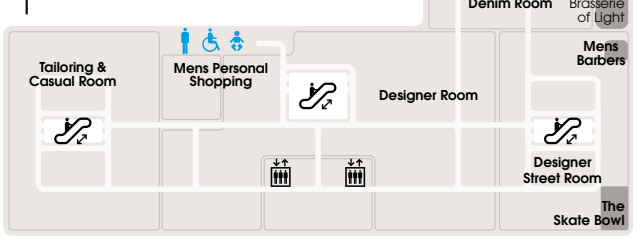

A-Z & MAP

Kids on 4

Kids	4
Toyshop	4

Womens on 2/3

Body Studio (Lingerie, Activewear & Swimwear)	3
Contemporary Studio	3
Designer Galleries	2
Denim Studio	3
Designer Studio	3
Shoe Galleries	2

Mens on 1

Accessories Room	1
Denim Room	1
Designer Room	1
Designer Street Room	1
Shoes Room	1
Sunglasses Room	1
Tailoring & Casual Room	1
Underwear Room	1

Accessories on LG/G

Contemporary Accessories	LG
Contemporary Jewellery	LG
Luggage	LG
Sunglasses & Opticians	G
The Accessories Hall	G
Watches	LG
Wonder Room (Fine Jewellery & Watches)	G

Beauty on G

Beauty	G
Beauty Workshop	G
Fragrance	G

Food & Drink on LG/G

Confectionery	G
Foodhall	G
Wine Shop	LG

Home & Tech on LG/G/4

Books	LG
Candles	LG
Cameras	LG
China & Glass	LG
Cigars	LG
Cookshop	LG
Design Gifts	LG
DIY & Hardware	LG
Flowers	G
Glassware	LG
Home Accessories	LG
Kitchen Electrical	LG
Newsagent	G
Pens	LG
Phones	LG
Silverware	LG
Small Electrical	LG
Stationery	G & 4
Tech Gifts	LG
Technology	LG

Eat & Drink

Alto by San Carlo	Roof
Aubaine Restaurant	2
Brasserie of Light Restaurant & Bar	1
Dolly's	LG
EL&N Café	4
Harry Gordon's Bar & Kitchen	LG
Hemsley + Hemsley Café	3
The Fount Cocktail Bar	G
The Selfridges Kitchen	4
The Corner Restaurant & Champagne Bar	2

Eat & Drink in the Foodhall

1 EAT.	G
2 Chop'd	G
3 Tonkotsu	G
4 Champagne and Oyster Bar by Caviar House & Prunier	G
5 Lola's Cupcakes	G
6 YO! Sushi	G
7 The Brass Rail	G

Services

Bra Fitting - Fit Studio	3
Click & Collect	LG
Concierge	4
Customer Services	4
Elfridges	LG
Gift Lists	4
Hair & Beauty Salon	3
Information Desk	G
Key Cutting & Engraving	LG
Mens Barbers	1
Mens Personal Shopping	1
Opticians	G
Pharmacy	G
Shoe Repairs	LG
Tax Refund Lounge	4

The Skate Bowl	1
Watch After-Sales Service	LG
Womens Personal Shopping	2

4