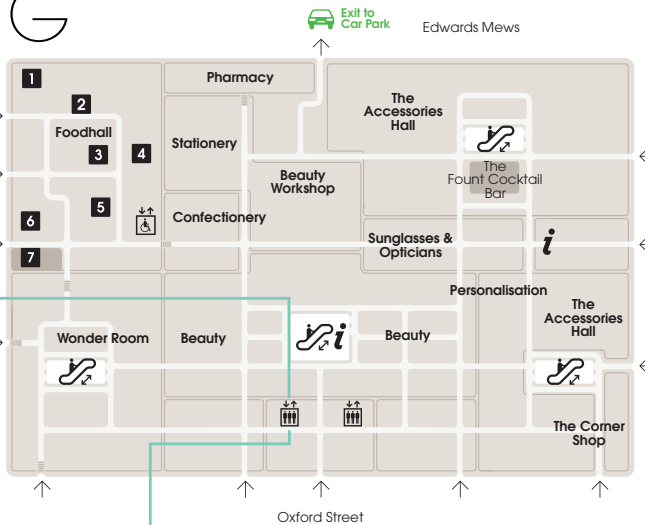

## TAX REFUND LOUNGE AND CUSTOMER SERVICES

G

LG

Express Lift to Alto by San Carlo Rooftop Restaurant

Express Lift to Alto by San Carlo Rooftop Restaurant

Orchard Street

Oxford Street

Oxford Street