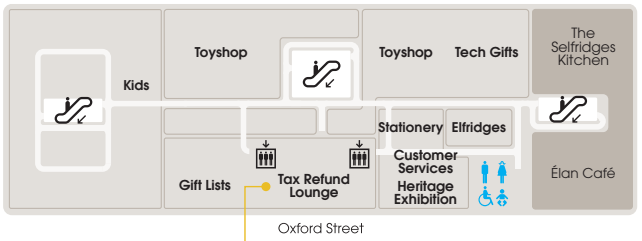

Accessories on LG/G

Contemporary Accessories	LG
Contemporary Jewellery	LG
Luggage	LG
Sunglasses & Opticians	G
The Accessories Hall	G
Watches	LG
Wonder Room (Fine Jewellery & Watches)	G

Beauty on G

Beauty	G
Beauty Workshop	G
Fragrance	G

Food & Drink on LG/G

Confectionery	G
Foodhall	G
Wine Shop	LG

Home & Tech on LG/G/4

Books	LG
Candles	LG
Cameras	LG
China & Glass	LG
Cigars	LG
Cookshop	LG
Design Gifts	4
DIY & Hardware	LG
Flowers	G
Glassware	LG
Home Accessories	LG
Kitchen Electrical	LG
Newsagent	G
Pens	LG
Phones	LG
Silverware	LG
Small Electrical	LG
Stationery	G & 4
Tech Gifts	4
Technology	LG

Eat & Drink

Alto by San Carlo	Roof
Aubaine Restaurant	2
Brasserie of Light Restaurant & Bar	1
Dolly's	LG
Élan Café	4
Harry Gordon's Bar & Kitchen	LG
Hemsley + Hemsley Café	3
The Fount Cocktail Bar	G
The Selfridges Kitchen	4
The Corner Restaurant & Champagne Bar	2

Eat & Drink in the Foodhall

1 EAT.	G
2 Chop'd	G
3 Tonkotsu	G
4 Champagne and Oyster Bar by Caviar House & Prunier	G
5 Lola's Cupcakes	G
6 YO! Sushi	G
7 The Brass Rail	G

Services

Bra Fitting - Fit Studio	3
Click & Collect	LG
Concierge	4
Customer Services	4
Elfridges	4
Gift Lists	4
Hair & Beauty Salon	3
Information Desk	G
Key Cutting & Engraving	LG
Mens Barbers	1
Mens Personal Shopping	1
Opticians	G
Pharmacy	G
Shoe Repairs	LG
Tax Refund Lounge	4

The Skate Bowl	1
Watch After-Sales Service	LG
Womens Personal Shopping	2

4

TAX REFUND LOUNGE AND CUSTOMER SERVICES