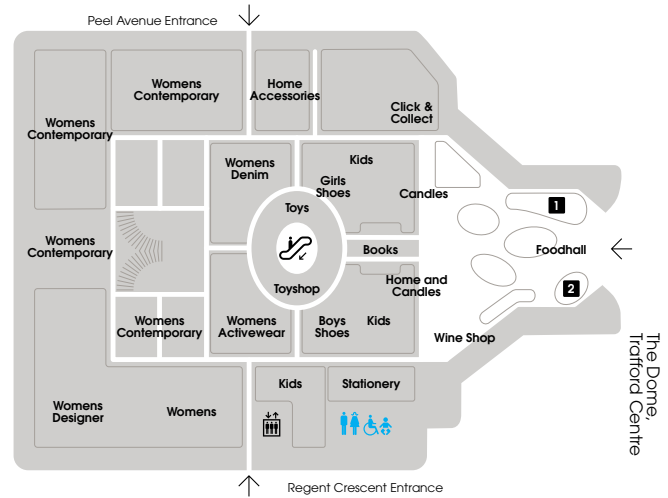

# A-Z & Map

Upper Level	UL	<b>Services</b>	
Lower Level	LL	Beauty Concierge	LL
		Beauty Treatments	LL
<b>Departments</b>		Click & Collect	UL
Accessories (Womens/Mens)	LL	Hair Salon	LL
Beauty	LL	Personal Shopping	UL
Books	UL	ATM	UL
Confectionery	UL		
Foodhall	UL	<b>Toilets</b>	
Fragrance	LL	Baby Change	UL
Home & Candles	UL	Disabled Toilets	UL
Home Accessories	UL	Mens Toilets	UL
Kids	UL	Womens Toilets	UL
Mens Accessories	LL		
Mens Casual	LL	<b>Eat &amp; Drink</b>	
Mens Contemporary	LL	1 YO!	UL
Mens Denim	LL	2 Pref A Manger	UL
Mens Designer	LL	3 San Carlo Champagne Bar	LL
Mens Shoes	LL		
Mens Underwear	LL		
Stationery	UL		
Toyshop	UL		
Wine Shop	UL		
Womens Activewear	UL		
Womens Contemporary	UL		
Womens Designer	UL		
Womens Shoes	LL		

## UPPER LEVEL

## LOWER LEVEL