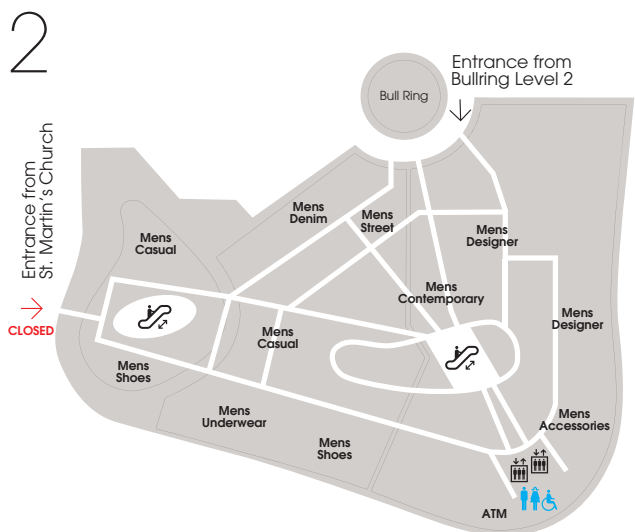

A-Z & Map

Departments	Level
Beauty	3
Beauty Workshop	3
Confectionery	1
Contemporary Accessories	4
Fashion Jewellery	4
Foodhall	1
Fragrance	3
Hampers	1
Home	1
Jewellery	4
Kids	1
Lingerie	4
Luggage	1
Mens Accessories	2
Mens Casual	2
Mens Contemporary	2
Mens Denim	2
Mens Designer	2
Mens Formal	2
Mens Shoes	2
Mens Street Fashion	2
Mens Underwear	2
Nightwear	3
Stationery	1
Sunglasses	2 & 3
Toyshop	1
Wine Shop	1
Womens Accessories	4
Womens Contemporary	3
Womens Denim Studio	3
Womens Designer	4
Womens Designer Studio	3
Womens Shoes	4

Services	Level
ATM	2
Click & Collect	1
Customer Services	1
Personal Shopping	4

Eat and Drink	Level
1 Ed's Diner	1
2 Tonkotsu	1
3 Krispy Kreme	1
4 San Carlo Fumo	4
5 Lola's	1
6 Pret A Manger	1
7 San Carlo Gran Café	1
8 Archie's	1
9 Yo!	1
10 Kouzina	1

Toilets	Level
Baby Change	4
Womens & Mens	
Baby Feeding	4
Disabled Toilets	2 & 4
Mens Toilets	2 & 4
Womens Toilets	2 & 4

4

3

2

1