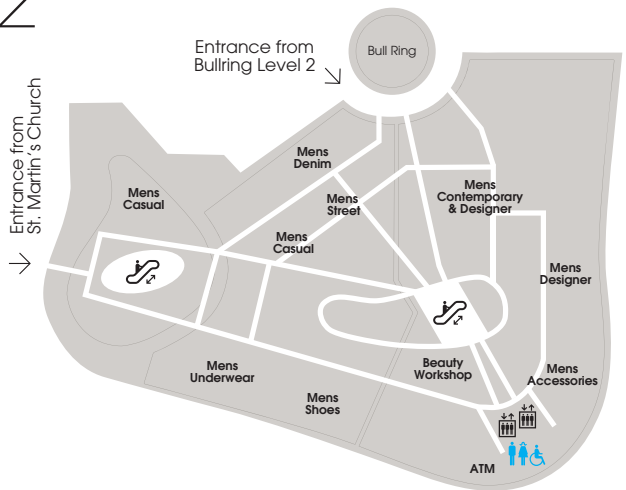

# A-Z & Map

## Departments

| Departments              | Level |
|--------------------------|-------|
| Beauty                   | 3     |
| Beauty Workshop          | 2 & 3 |
| Confectionery            | 1     |
| Contemporary Accessories | 4     |
| Foodhall                 | 1     |
| Fragrance                | 3     |
| Hampers                  | 1     |
| Home Gifts               | 1     |
| Jewellery                | 4     |
| Kids                     | 1     |
| Lingerie                 | 4     |
| Luggage                  | 1     |
| Mens Accessories         | 2     |
| Mens Casual              | 2     |
| Mens Contemporary        | 2     |
| Mens Denim               | 2     |
| Mens Designer            | 2     |
| Mens Formal              | 2     |
| Mens Shoes               | 2     |
| Mens Street Fashion      | 2     |
| Mens Underwear           | 2     |
| Stationery               | 1     |
| Sunglasses               | 2 & 3 |
| Technology               | 1     |
| Wine Shop                | 1     |
| Womens Accessories       | 4     |
| Womens Contemporary      | 3 & 4 |
| Womens Denim Studio      | 3     |
| Womens Designer          | 4     |
| Womens Designer Studio   | 3     |
| Womens Shoes             | 4     |

## Eat and Drink

|                       |   |
|-----------------------|---|
| 1 Ed's Diner          | 1 |
| 2 Tonkotsu            | 1 |
| 3 Krispy Kreme        | 1 |
| 4 San Carlo Fumo      | 4 |
| 5 Lola's              | 1 |
| 6 Pret A Manger       | 1 |
| 7 San Carlo Gran Café | 1 |
| 8 Archie's            | 1 |
| 9 Yo!                 | 1 |
| 10 Ooty               | 1 |

# ALIPAY

We now offer payments by Alipay - China's premier online payments platform.

蚂蚁金服旗下品牌

4

3

2

1

**Fantasy Snow Dome**  
opening 5 December