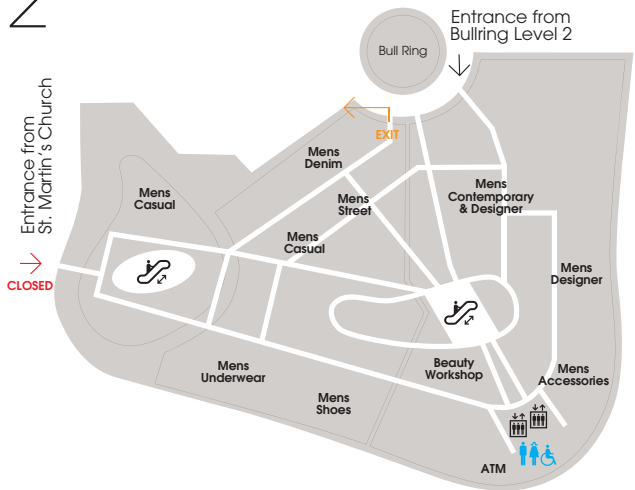

A-Z & Map

Departments	Level
Beauty	3
Beauty Workshop	2 & 3
Confectionery	1
Contemporary Accessories	4
Foodhall	1
Fragrance	3
Hampers	1
Home Gifts	1
Jewellery	4
Kids	1
Lingerie	4
Luggage	1
Mens Accessories	2
Mens Casual	2
Mens Contemporary	2
Mens Denim	2
Mens Designer	2
Mens Formal	2
Mens Shoes	2
Mens Street Fashion	2
Mens Underwear	2
Stationery	1
Sunglasses	2 & 3
Wine Shop	1
Womens Accessories	4
Womens Contemporary	3 & 4
Womens Denim Studio	3
Womens Designer	4
Womens Designer Studio	3
Womens Shoes	4

Services	
ATM	2
Click & Collect	1
Customer Services	1
Gift Wrap	1
Personal Shopping	4
Tax Free Shopping	1

Eat and Drink	
1 Ed's Diner	CLOSED 1
2 Tonkotsu	CLOSED 1
3 Krispy Kreme	TAKE AWAY ONLY 1
4 San Carlo Fumo	CLOSED 4
5 Lola's	TAKE AWAY ONLY 1
6 Pret A Manger	TAKE AWAY ONLY 1
7 San Carlo Gran Café	CLOSED 1
8 Archie's	CLOSED 1
9 Yo!	CLOSED 1
10 Ooty	CLOSED 1
11 Blondies	TAKE AWAY ONLY 1

Toilets	
Baby Change	4
Womens & Mens	
Baby Feeding	4
Disabled Toilets	2 & 4
Mens Toilets	2 & 4
Womens Toilets	2 & 4

TEMPORARY CLOSURES

Please note, some areas of our store, such as our restaurants, are currently closed in line with social distancing measures. Please remember to keep a distance of 2 metres from others.

4

3

2

1