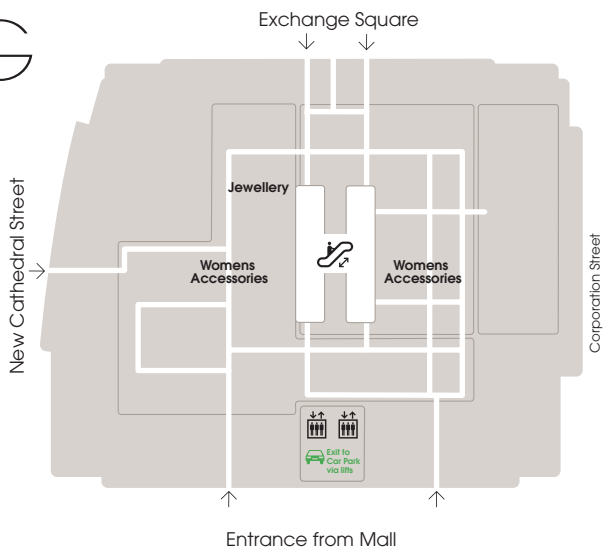

A-Z & Map

Departments

Beauty	LG
Beauty Workshop	LG
Body Studio	3
Jewellery	G
Fragrance	LG
Kids	3
Mens Accessories	1
Mens Casual	1
Mens Denim Studio	1
Mens Designer	1
Mens Designer Street	1
Mens Shoes	1
Mens Underwear	1
Sunglasses	LG
Toyshop	3
Wine Shop	1
Womens Accessories	G
Womens Casual	3
Womens Contemporary	3
Womens Denim	3
Womens Designer Galleries	2
Womens Designer Studio	2
Womens Shoes	3
Womens Shoe Galleries	2
Womens Street Fashion	3

Eat & Drink

San Carlo Bottega	2
San Carlo Gran Café	LG

3

2

1

G

LG