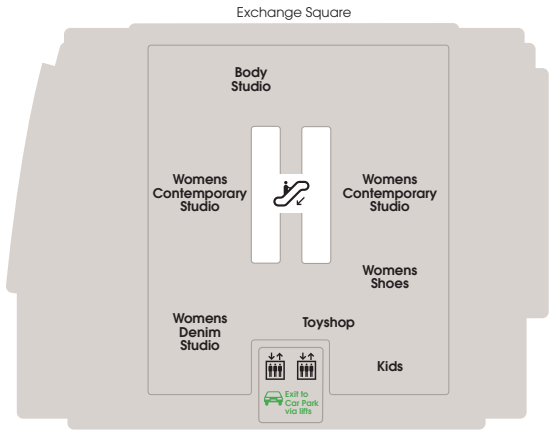

A-Z & Map

Departments

Beauty	LG
Beauty Workshop	LG
Body Studio	3
Jewellery	G
Fragrance	LG
Kids	3
Mens Accessories	1
Mens Casual	1
Mens Denim Studio	1
Mens Designer	1
Mens Designer Street	1
Mens Shoes	1
Mens Underwear	1
Sunglasses	LG
Toyshop	3
Wine Shop	1
Womens Accessories	G
Womens Casual	3
Womens Contemporary	3
Womens Denim	3
Womens Designer Galleries	2
Womens Designer Studio	2
Womens Shoes	3
Womens Shoe Galleries	2
Womens Street Fashion	3

Services

ATM	2
Beauty Concierge	LG
Beauty Treatment Rooms	LG
CLOSED	
Click & Collect	LG
Personal Shopping	2

Toilets

Baby Change (Mens)	LG
Baby Change (Womens)	LG
Disabled Toilets	LG
Mens Toilets	LG
Womens Toilets	LG

Eat & Drink

San Carlo Bottega	2
San Carlo Gran Café	LG

3

2

1

G

LG