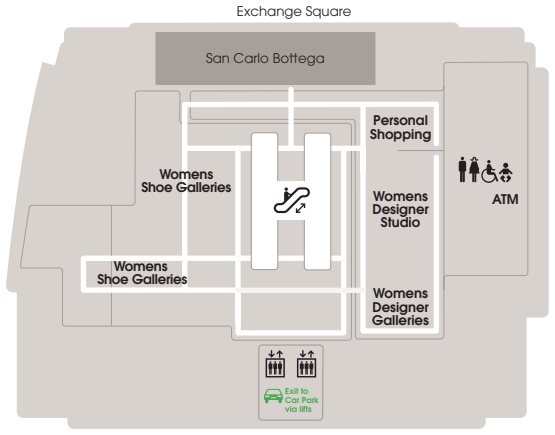

A-Z & Map

Departments

Beauty	LG
Beauty Workshop	LG
Body Studio	3
Jewellery	G
Fragrance	LG
Kids	3
Mens Accessories	1
Mens Casual	1
Mens Denim Studio	1
Mens Designer	1
Mens Designer Street	1
Mens Shoes	1
Mens Underwear	1
Sunglasses	LG
Toyshop	3
Wine Shop	1
Womens Accessories	G
Womens Casual	3
Womens Contemporary	3
Womens Denim	3
Womens Designer Galleries	2
Womens Designer Studio	2
Womens Shoes	3
Womens Shoe Galleries	2
Womens Street Fashion	3

Eat & Drink

San Carlo Bottega	2
San Carlo Gran Café	LG

3

2

1

G

LG