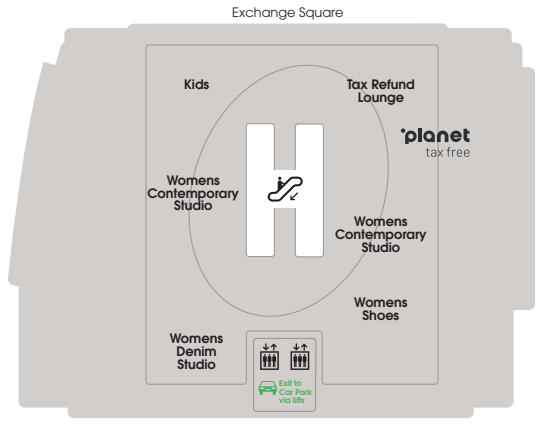

A-Z & Map

Departments

Beauty	LG
Beauty Workshop	LG
Candles	G
Jewellery	G
Fragrance	LG
Kids	3
Mens Accessories	1
Mens Casual	1
Mens Contemporary Studio	1
Mens Denim Studio	1
Mens Designer	1
Mens Designer Street	1
Mens Shoes	1
Mens Underwear	1
Sunglasses	LG
Wine Shop	1
Womens Accessories	G
Womens Casual	3
Womens Contemporary	3
Womens Denim	3
Womens Designer Galleries	2
Womens Shoes	3
Womens Shoe Galleries	2
Womens Street Fashion	3

Services

ATM	2
Beauty Concierge	LG
Beauty Treatment Rooms	LG
CLOSED	
Click & Collect	LG
Personal Shopping	2
Tax Refund Lounge	3

'planet
tax free

Toilets

Baby Change (Mens)	LG
Baby Change (Womens)	LG
Disabled Toilets	LG
Mens Toilets	LG
Womens Toilets	LG

Eat & Drink

San Carlo Bottega	2
San Carlo Gran Café	LG

3

2

1

Bridge link to Arndale Centre

← ENTRANCE

→ EXIT