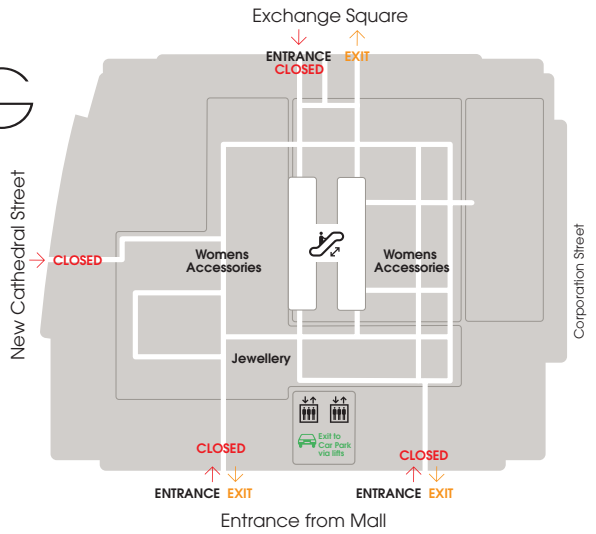

Bridge link to Arndale Centre

← ENTRANCE

→ EXIT

G