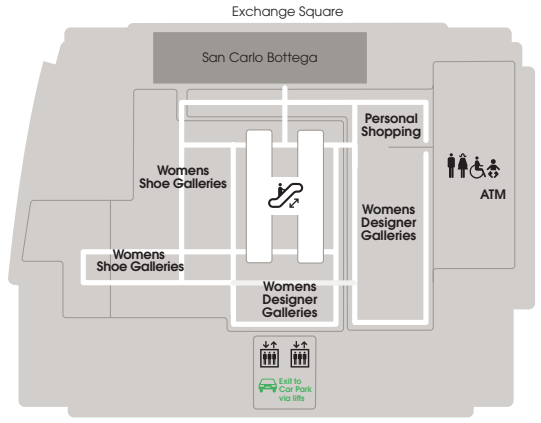

A-Z & Map

Departments

Beauty	LG
Beauty Workshop	LG
Candles	G
Jewellery	G
Fragrance	LG
Kids	3
Mens Accessories	1
Mens Casual	1
Mens Contemporary Studio	1
Mens Denim Studio	1
Mens Designer	1
Mens Designer Street	1
Mens Shoes	1
Mens Underwear	1
Sunglasses	LG
Wine Shop	1
Womens Accessories	G
Womens Casual	3
Womens Contemporary	3
Womens Denim	3
Womens Designer Galleries	2
Womens Shoes	3
Womens Shoe Galleries	2
Womens Street Fashion	3

Eat & Drink

San Carlo Bottega	2
San Carlo Gran Café	LG

3

2

1

Bridge link to Arndale Centre

← ENTRANCE

→ EXIT