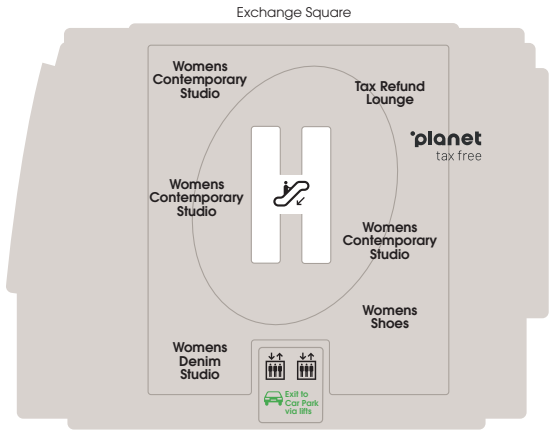

A-Z & Map

Departments

Beauty	LG
Beauty Workshop	LG
Candles	2
Jewellery	G
Fragrance	LG
Mens Accessories	1
Mens Casual	1
Mens Contemporary Studio	1
Mens Denim Studio	1
Mens Designer	1
Mens Designer Street	1
Mens Shoes	1
Mens Underwear	1
Sunglasses	LG
Wine Shop	1
Womens Accessories	G
Womens Casual	3
Womens Contemporary	3
Womens Denim	3
Womens Designer Galleries	2
Womens Shoes	3
Womens Shoe Galleries	2
Womens Street Fashion	3

Services

ATM	2
Beauty Concierge	LG
Beauty Treatment Rooms	LG
Click & Collect	LG
Personal Shopping	2
Tax Refund Lounge	3

'planet
tax free

Toilets

Baby Change (Mens)	LG / 2
Baby Change (Womens)	LG / 2
Disabled Toilets	LG / 2
Mens Toilets	LG / 2
Womens Toilets	LG / 2

Eat & Drink

San Carlo Bottega	2
San Carlo Gran Café	LG

3

2

1

G

LG

ALIPAY