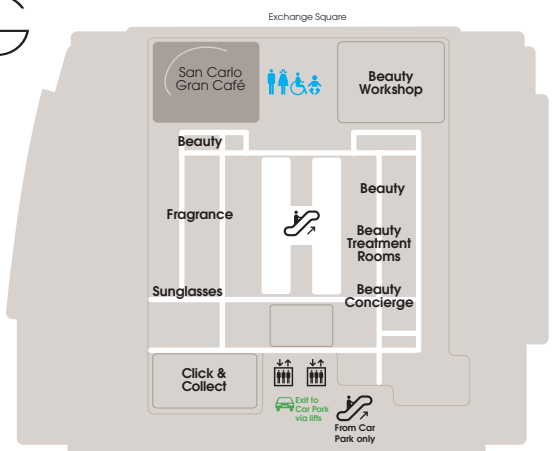

A-Z & Map

Departments

Beauty	LG
Beauty Workshop	LG
Candles	2
Jewellery	G
Fragrance	LG
Mens Accessories	1
Mens Casual	1
Mens Contemporary Studio	1
Mens Denim Studio	1
Mens Designer	1
Mens Designer Street	1
Mens Shoes	1
Mens Underwear	1
Sunglasses	LG
Wine Shop	1
Womens Accessories	G
Womens Casual	3
Womens Contemporary	3
Womens Denim	3
Womens Designer Galleries	2
Womens Shoes	3
Womens Shoe Galleries	2
Womens Street Fashion	3

Services

ATM	2
Beauty Concierge	LG
Beauty Treatment Rooms	LG
Click & Collect	LG
Personal Shopping	2
Tax Refund Lounge	3

'planet
tax free

Toilets

Baby Change (Mens)	LG / 2
Baby Change (Womens)	LG / 2
Disabled Toilets	LG / 2
Mens Toilets	LG / 2
Womens Toilets	LG / 2

Eat & Drink

San Carlo Bottega	2
San Carlo Gran Café	LG

3

2

1

G

LG

ALIPAY