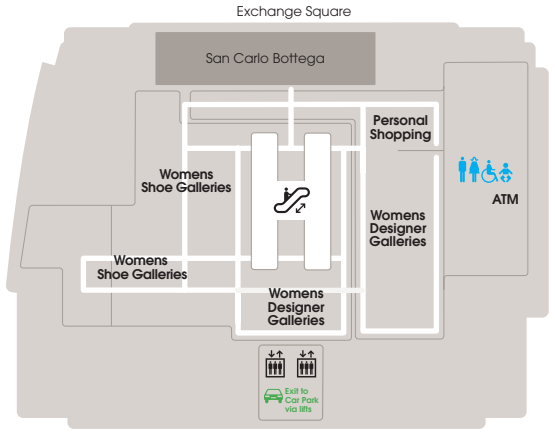

A-Z & Map

Departments

Beauty	LG
Beauty Workshop	LG
Candles	2
Jewellery	G
Fragrance	LG
Mens Accessories	1
Mens Casual	1
Mens Contemporary Studio	1
Mens Denim Studio	1
Mens Designer	1
Mens Designer Street	1
Mens Shoes	1
Mens Underwear	1
Sunglasses	LG
Wine Shop	1
Womens Accessories	G
Womens Casual	3
Womens Contemporary	3
Womens Denim	3
Womens Designer Galleries	2
Womens Shoes	3
Womens Shoe Galleries	2
Womens Street Fashion	3

Eat & Drink

San Carlo Bottega	2
San Carlo Gran Café	LG

3

2

1

G

LG

ALIPAY