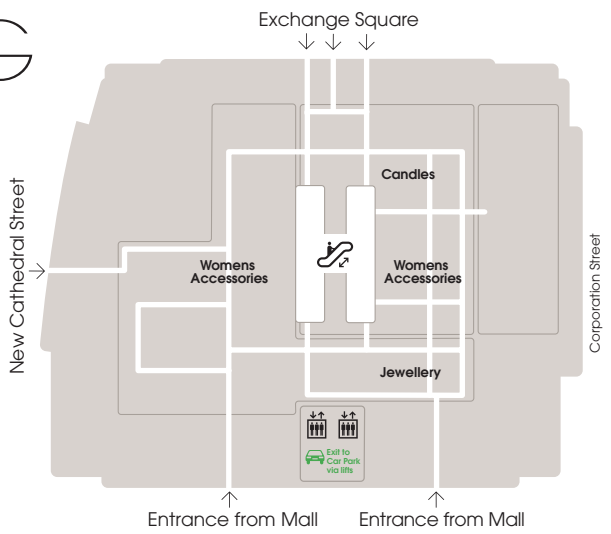

A-Z & Map

Departments

Beauty	LG
Beauty Workshop	LG
Candles	2
Jewellery	G
Fragrance	LG
Mens Accessories	1
Mens Casual	1
Mens Contemporary Studio	1
Mens Denim Studio	1
Mens Designer	1
Mens Designer Street	1
Mens Shoes	1
Mens Underwear	1
Sunglasses	LG
Wine Shop	1
Womens Accessories	G
Womens Casual	3
Womens Contemporary	3
Womens Denim	3
Womens Designer Galleries	2
Womens Shoes	3
Womens Shoe Galleries	2
Womens Street Fashion	3

Eat & Drink

San Carlo Bottega	2
San Carlo Gran Café	LG

3

2

1

G

LG

ALIPAY