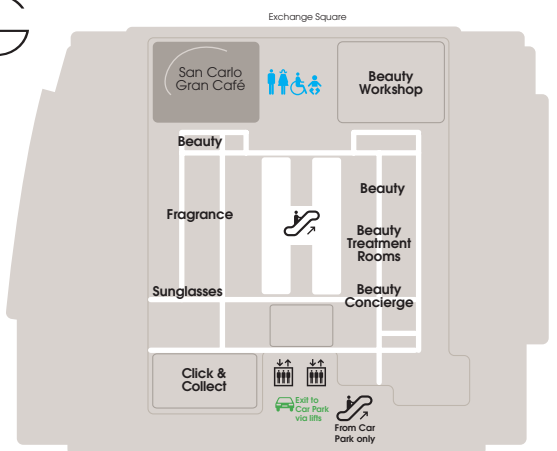

A-Z & Map

Departments

Beauty	LG
Beauty Workshop	LG
Candles	2
Jewellery	G
Fragrance	LG
Mens Accessories	1
Mens Casual	1
Mens Contemporary Studio	1
Mens Denim Studio	1
Mens Designer	1
Mens Designer Street	1
Mens Shoes	1
Mens Underwear	1
Sunglasses	LG
Wine Shop	1
Womens Accessories	G
Womens Casual	3
Womens Contemporary	3
Womens Denim	3
Womens Designer Galleries	2
Womens Shoes	3
Womens Shoe Galleries	2
Womens Street Fashion	3

Services

ATM	2
Beauty Concierge	LG
Beauty Treatment Rooms	LG
Click & Collect	LG
Personal Shopping	2
Tax Refund Lounge	3

'planet
tax free

Toilets

Baby Change (Mens)	LG / 2
Baby Change (Womens)	LG / 2
Disabled Toilets	LG / 2
Mens Toilets	LG / 2
Womens Toilets	LG / 2

Eat & Drink

San Carlo Bottega	2
San Carlo Gran Café	LG

3

2

1

G

LG

ALIPAY