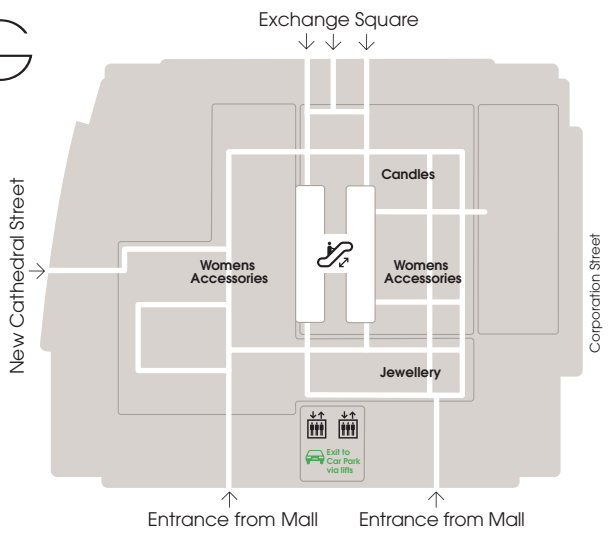

A-Z & Map

Departments

Beauty	LG
Beauty Workshop	LG
Candles	2
Jewellery	G
Fragrance	LG
Mens Accessories	1
Mens Casual	1
Mens Contemporary Studio	1
Mens Denim Studio	1
Mens Designer	1
Mens Designer Street	1
Mens Shoes	1
Mens Underwear	1
Sunglasses	LG
Wine Shop	1
Womens Accessories	G
Womens Casual	3
Womens Contemporary	3
Womens Denim	3
Womens Designer Galleries	2
Womens Shoes	3
Womens Shoe Galleries	2
Womens Street Fashion	3

Eat & Drink

San Carlo Bottega	2
San Carlo Gran Café	LG

3

2

1

G

LG

ALIPAY