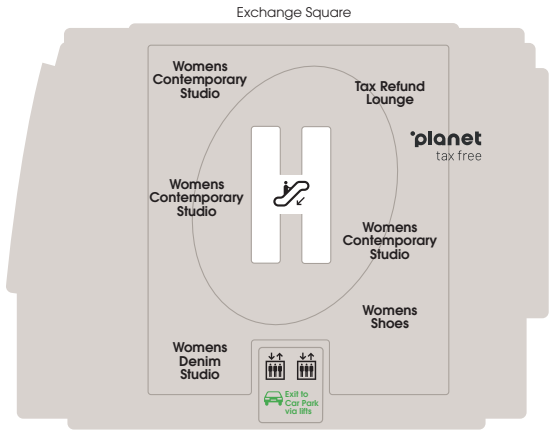

A-Z & Map

Departments

Beauty	LG
Beauty Workshop	LG
Candles	2
Jewellery	G
Fragrance	LG
Mens Accessories	1
Mens Casual	1
Mens Contemporary Studio	1
Mens Denim Studio	1
Mens Designer	1
Mens Designer Street	1
Mens Shoes	1
Mens Underwear	1
Sunglasses	LG
Wine Shop	1
Womens Accessories	G
Womens Casual	3
Womens Contemporary	3
Womens Denim	3
Womens Designer Galleries	2
Womens Shoes	3
Womens Shoe Galleries	2
Womens Street Fashion	3

Services

ATM	2
Beauty Concierge	LG
Beauty Treatment Rooms	LG
Click & Collect	LG
Personal Shopping	2
Tax Refund Lounge	3

'planet
tax free

Toilets

Baby Change (Mens)	LG / 2
Baby Change (Womens)	LG / 2
Disabled Toilets	LG / 2
Mens Toilets	LG / 2
Womens Toilets	LG / 2

Eat & Drink

San Carlo Bottega	2
San Carlo Gran Café	LG

3

2

1

G

LG

ALIPAY