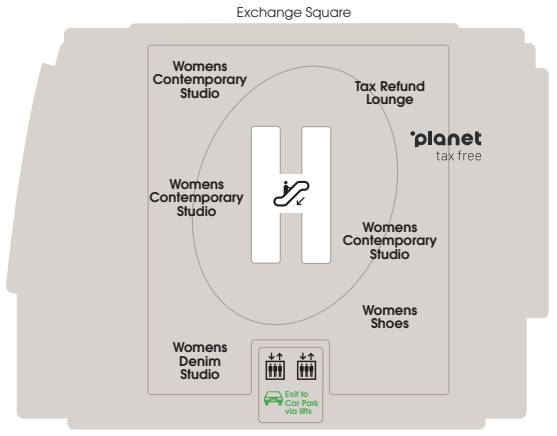

A-Z & Map

Departments

Beauty	LG
Beauty Workshop	LG
Candles	G
Jewellery	G
Fragrance	LG
Mens Accessories	1
Mens Casual	1
Mens Contemporary Studio	1
Mens Denim Studio	1
Mens Designer	1
Mens Designer Street	1
Mens Shoes	1
Mens Underwear	1
Sunglasses	LG
Wine Shop	1
Womens Accessories	G
Womens Casual	3
Womens Contemporary	3
Womens Denim	3
Womens Designer Galleries	2
Womens Shoes	3
Womens Shoe Galleries	2
Womens Street Fashion	3

Services

ATM	2
Beauty Concierge	LG
Beauty Treatment Rooms	LG
CLOSED	
Click & Collect	LG
Personal Shopping	2
Tax Refund Lounge	3

'planet tax free

Toilets

Baby Change (Mens)	LG
Baby Change (Womens)	LG
Disabled Toilets	LG
Mens Toilets	LG
Womens Toilets	LG

Eat & Drink

San Carlo Bottega	CLOSED 2
San Carlo Gran Café	CLOSED LG

TEMPORARY CLOSURES

Please note, some areas of our store, such as our restaurants, are currently closed in line with social distancing measures. Please remember to keep a distance of 2 metres from others.

3