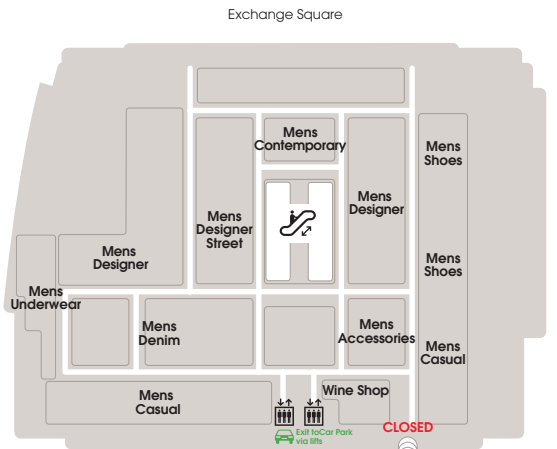

A-Z & Map

Departments

Beauty	LG
Beauty Workshop	LG
Candles	G
Jewellery	G
Fragrance	LG
Mens Accessories	1
Mens Casual	1
Mens Contemporary Studio	1
Mens Denim Studio	1
Mens Designer	1
Mens Designer Street	1
Mens Shoes	1
Mens Underwear	1
Sunglasses	LG
Wine Shop	1
Womens Accessories	G
Womens Casual	3
Womens Contemporary	3
Womens Denim	3
Womens Designer Galleries	2
Womens Shoes	3
Womens Shoe Galleries	2
Womens Street Fashion	3

Services

ATM	2
Beauty Concierge	LG
Beauty Treatment Rooms	LG
CLOSED	
Click & Collect	LG
Personal Shopping	2
Tax Refund Lounge	3

'planet tax free

Toilets

Baby Change (Mens)	LG
Baby Change (Womens)	LG
Disabled Toilets	LG
Mens Toilets	LG
Womens Toilets	LG

Eat & Drink

San Carlo Bottega	CLOSED 2
San Carlo Gran Café	CLOSED LG

TEMPORARY CLOSURES

Please note, some areas of our store, such as our restaurants, are currently closed in line with social distancing measures. Please remember to keep a distance of 2 metres from others.

3

2

1

Bridge link to Arndale Centre **CLOSED**

G

LG