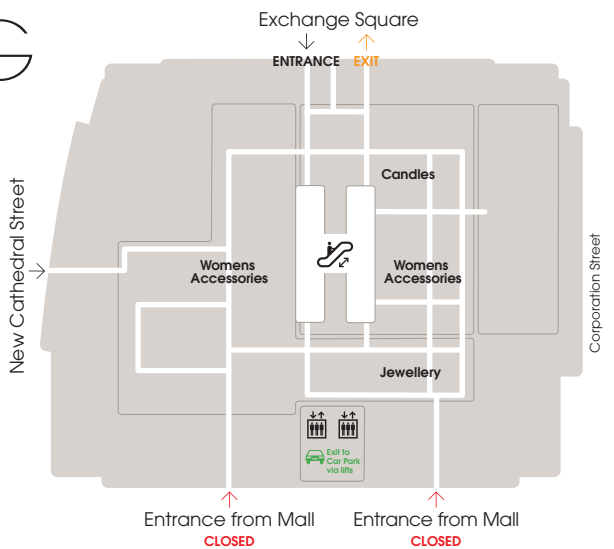

A-Z & Map

Departments

Beauty	LG
Beauty Workshop	LG
Candles	G
Jewellery	G
Fragrance	LG
Mens Accessories	1
Mens Casual	1
Mens Contemporary Studio	1
Mens Denim Studio	1
Mens Designer	1
Mens Designer Street	1
Mens Shoes	1
Mens Underwear	1
Sunglasses	LG
Wine Shop	1
Womens Accessories	G
Womens Casual	3
Womens Contemporary	3
Womens Denim	3
Womens Designer Galleries	2
Womens Shoes	3
Womens Shoe Galleries	2
Womens Street Fashion	3

Eat & Drink

San Carlo Bottega	CLOSED 2
San Carlo Gran Café	CLOSED LG

TEMPORARY CLOSURES

Please note, some areas of our store, such as our restaurants, are currently closed in line with social distancing measures. Please remember to keep a distance of 2 metres from others.

3

2

1

Bridge link to Arndale Centre **CLOSED**

G

LG