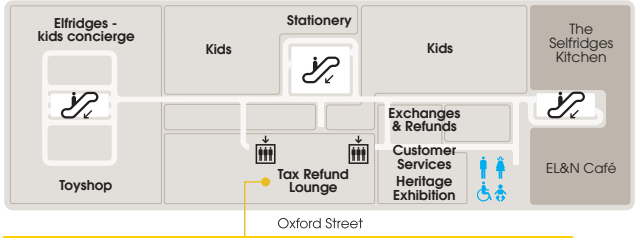

Beauty on G

Beauty	G
Beauty Workshop	G
Fragrance	G
Fragrance Workshop	G

Food & Drink on LG/G

Confectionery	LG
Foodhall	G
Wine Shop	LG

Home & Tech on LG/G

Books & Magazines	LG
Candles	LG
Cameras	LG
China & Glass	LG
Cigars	LG
Cookshop	LG
Home Design	LG
DIY & Hardware	LG
Flowers	G
Glassware	LG
Home Accessories	LG
Kitchen Electrical	LG
Pens	LG
Phones	LG
Silverware	LG
Small Electrical	LG
Stationery	LG
Technology	LG

Eat & Drink

Alto by San Carlo	Roof
Aubaine Restaurant	2
Brasserie of Light Restaurant & Bar	1
Dolly's	LG
EL&N Café	4
Harry Gordon's Bar & Kitchen	LG

OPEN 18 JULY

Hemsley + Hemsley Café	3

OPEN 18 JULY

The Fount Cocktail Bar	G
The Selfridges Kitchen	4
The Corner Restaurant	2

Eat & Drink in the Foodhall

1 Cojean	G
2 Chop'd	G
3 Tonkotsu	G
4 Champagne & Oyster Bar by Caviar House & Prunier	G
5 Lola's Cupcakes	G
6 YO! CLOSED	G
7 The Brass Rail	G

Services

Beauty Concierge	G
Bra Fitting - Fit Studio CLOSED	3
Click & Collect	LG
Concierge	4
Customer Services	4
Elfridges - gift services	LG
Elfridges - kids concierge	4
Gift Wrap	LG
Hair & Beauty Salon	3
Information Desk	G
Key Cutting & Engraving	LG
Mens Barbers	1
Mens Personal Shopping	1
Opticians	G
Pharmacy	G
Shoe Repairs	LG
Stylist Service	2
Tax Refund Lounge	4

Global Blue

The Cinema at Selfridges CLOSED	LG
The Skate Bowl	1
Watch After-Sales Service	LG
Womens Personal Shopping	2

A-Z & MAP

4

TAX REFUND LOUNGE AND CUSTOMER SERVICES

3