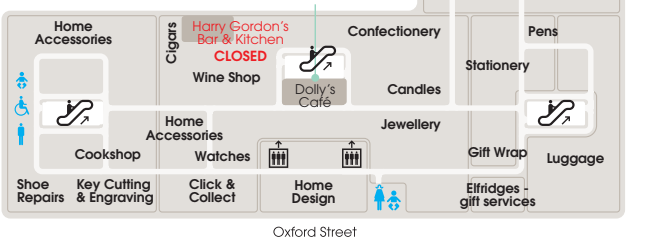

Global Blue

The Cinema at Selfridges CLOSED	LG
The Skate Bowl	1
Watch After-Sales Service	LG
Womens Personal Shopping	2

A-Z & MAP

4

TAX REFUND LOUNGE AND CUSTOMER SERVICES

3

2

1

G

LG

Express Lift to Alto by San Carlo Rooftop Ristorante

EXIT ONLY

EXIT ONLY

EXIT ONLY

EXIT ONLY

EXIT ONLY