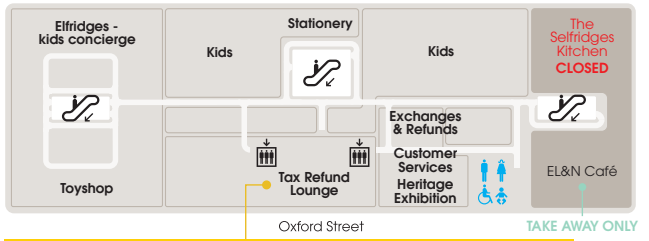

Services

Beauty Concierge	G
Bra Fitting - Fit Studio CLOSED	3
Click & Collect	LG
Concierge	4
Customer Services	4
Elfridges - gift services	LG
Elfridges - kids concierge	4
Gift Wrap	LG
Hair & Beauty Salon CLOSED	3
Information Desk	G
Key Cutting & Engraving	LG
Mens Barbers CLOSED	1
Mens Personal Shopping	1
Opticians	G
Pharmacy	G
Shoe Repairs	LG
Stylist Service	2
Tax Refund Lounge	4

Global Blue

The Cinema at Selfridges CLOSED	LG
The Skate Bowl	1
Watch After-Sales Service	LG
Womens Personal Shopping	2

A-Z & MAP

4

TAX REFUND LOUNGE AND CUSTOMER SERVICES

3

2

1

G

LG

Express Lift to Alto by San Carlo Rooftop Ristorante

EXIT ONLY

EXIT ONLY

EXIT ONLY

EXIT ONLY

EXIT ONLY