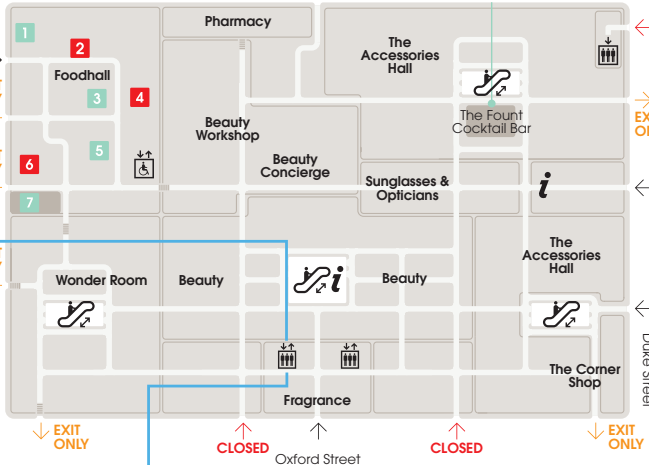

Global Blue

The Cinema at Selfridges CLOSED	LG
The Skate Bowl	1
Watch After-Sales Service	LG
Womens Personal Shopping	2

A-Z & MAP

4

TAX REFUND LOUNGE AND CUSTOMER SERVICES

3

2

1

G

LG

Express Lift to Alto by San Carlo Rooftop Ristorante

EXIT ONLY

EXIT ONLY

EXIT ONLY

EXIT ONLY

EXIT ONLY