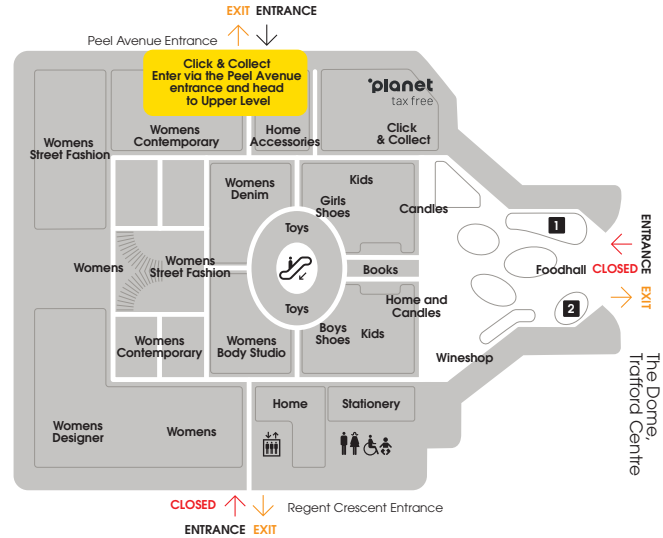

A-Z & Map

Upper Level	UL
Lower Level	LL

Departments

Accessories (Womens/Mens)	LL
Beauty	LL
Books	UL
Confectionery	UL
Foodhall	UL
Fragrance	LL
Home & Candles	UL
Home Accessories	UL
Kids	UL
Mens Accessories	LL
Mens Casual	LL
Mens Contemporary	LL
Mens Denim	LL
Mens Designer	LL
Mens Formal	LL
Mens Shoes	LL
Mens Street Fashion	LL
Mens Underwear	LL
Stationery	UL
Wines, Spirits & Cigars	UL
Womens Body Studio	UL
Womens Contemporary	UL
Womens Designer	UL
Womens Shoes	LL
Womens Street Fashion	UL

Services

Beauty Concierge	LL
Beauty Treatments	LL
Click & Collect	UL
Hair & Beauty Salon	LL
Personal Shopping	UL
Tax Free Shopping	UL

'planet
tax free

ATM	UL

Toilets

Baby Change	UL
Disabled Toilets	UL
Mens Toilets	UL
Womens Toilets	UL

Eat & Drink

1 YO!	UL
2 Pref A Manger	UL
3 San Carlo Champagne Bar	LL

UPPER LEVEL