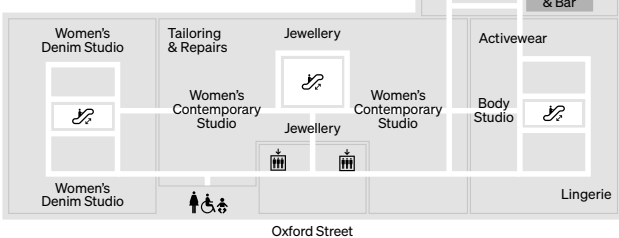

EXPERIENCES

40 Duke	3
The Art Block	G
The Bowl	1
The Cinema at Selfridges	LG
The Corner Shop	G

Express Lift to Alto by San Carlo Rooftop Ristorante

4

3

2

1

G