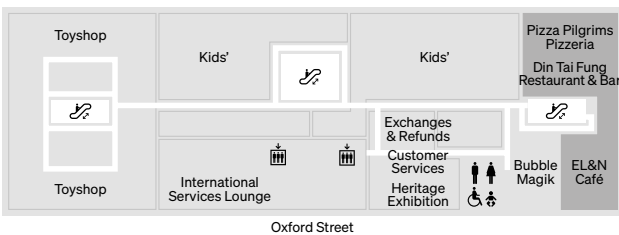

BEAUTY ON G

Beauty	G
Fragrance	G
The Beauty Spot	G

FOOD & DRINK ON LG/G

Confectionery	LG
Foodhall	G
Wine Shop	LG

HOME & TECH ON LG/G

Books & Magazines	LG
Candles	LG
Cameras	LG
China & Glass	LG
Cigars	LG
Cookware	LG
Flowers	G
Glassware	LG
Home Accessories	LG
Kitchen Electrical	LG
Pens	LG
Phones	LG
Silverware	LG
Small Electrical	LG
Stationery	LG
Technology & Gaming	LG

EAT & DRINK

Alto by San Carlo Rooftop Ristorante	Roof
Brasserie of Light Restaurant & Bar	1
Bubble Magik	4
Din Tai Fung Restaurant & Bar	4
Dolly's Café	LG
EL&N Café	4
Harry Gordon's Bar & Kitchen	LG
HIVE Restaurant & Bar	3
Pizza Pilgrims Pizzeria	4
The Fount Cocktail Bar	G

EAT & DRINK IN THE FOODHALL

1 Champagne & Oyster Bar by Caviar House & Prunier	G
2 Coffee Shop	G
3 Conchita's	G
4 Elevate	G
5 JENKI	G
6 Lola's Cupcakes	G
7 The Brass Rail	G
8 Tonkotsu	G
9 YO!	G

SERVICES

Barbers	1
Beauty Concierge	G
Bra & Lingerie Fitting	3
Click & Collect	LG
Customer Services & Travelex	4
Gift Wrap	LG
Hair Salon	3
Hampers & Food Concierge	G
Information	G
International Services Lounge	4
Key Cutting & Engraving	LG
Opticians	G
40 Duke	3
Personal Shopping	3
Pharmacy	G
Shoe Repairs	LG
Tailoring & Repairs	3
Watch After-Sales	LG
Wellness	3

EXPERIENCES

40 Duke	3
The Art Block	G
The Bowl	1
The Cinema at Selfridges	LG
The Corner Shop	G

Express Lift to Alto by San Carlo Rooftop Ristorante

4