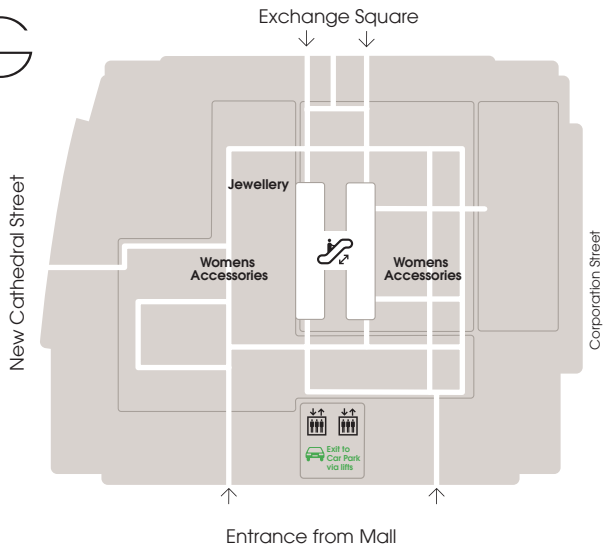

A-Z & Map

Departments

Beauty	LG
Beauty Workshop	LG
Body Studio	3
Jewellery	G
Fragrance	LG
Kids	3
Mens Accessories	1
Mens Casual	1
Mens Denim Studio	1
Mens Designer	1
Mens Designer Street	1
Mens Shoes	1
Mens Underwear	1
Sunglasses	LG
Wine Shop	1
Womens Accessories	G
Womens Casual	3
Womens Contemporary	3
Womens Denim	3
Womens Designer Galleries	2
Womens Designer Studio	2
Womens Shoes	3
Womens Shoe Galleries	2
Womens Street Fashion	3

Eat & Drink

San Carlo Bottega	2
San Carlo Gran Café	LG

3

2

1

G

LG