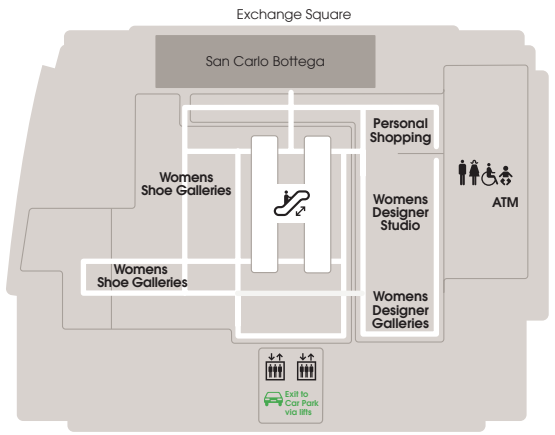

A-Z & Map

Departments

Beauty	LG
Beauty Workshop	LG
Body Studio	3
Jewellery	G
Fragrance	LG
Kids	3
Mens Accessories	1
Mens Casual	1
Mens Denim Studio	1
Mens Designer	1
Mens Designer Street	1
Mens Shoes	1
Mens Underwear	1
Sunglasses	LG
Wine Shop	1
Womens Accessories	G
Womens Casual	3
Womens Contemporary	3
Womens Denim	3
Womens Designer Galleries	2
Womens Designer Studio	2
Womens Shoes	3
Womens Shoe Galleries	2
Womens Street Fashion	3

Services

ATM	2
Beauty Concierge	LG
Beauty Treatment Rooms	LG
Click & Collect	LG
Personal Shopping	2
Selfridges Concierge	LG

Toilets

Baby Change (Mens)	LG
Baby Change (Womens)	LG
Disabled Toilets	2 & LG
Mens Toilets	2 & LG
Womens Toilets	2 & LG

Eat & Drink

San Carlo Bottega	2
San Carlo Gran Café	LG

3

2

1

G

LG