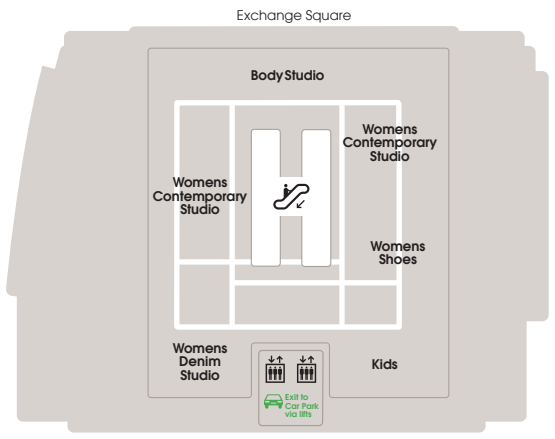

A-Z & Map

Departments

Beauty	LG
Beauty Workshop	LG
Body Studio	3
Jewellery	G
Fragrance	LG
Kids	3
Mens Accessories	1
Mens Casual	1
Mens Denim Studio	1
Mens Designer	1
Mens Designer Street	1
Mens Shoes	1
Mens Underwear	1
Sunglasses	LG
Wine Shop	1
Womens Accessories	G
Womens Casual	3
Womens Contemporary	3
Womens Denim	3
Womens Designer Galleries	2
Womens Designer Studio	2
Womens Shoes	3
Womens Shoe Galleries	2
Womens Street Fashion	3

Services

ATM	2
Beauty Concierge	LG
Beauty Treatment Rooms	LG
Click & Collect	LG
Personal Shopping	2
Selfridges Concierge	LG

Toilets

Baby Change (Mens)	LG
Baby Change (Womens)	LG
Disabled Toilets	2 & LG
Mens Toilets	2 & LG
Womens Toilets	2 & LG

Eat & Drink

San Carlo Bottega	2
San Carlo Gran Café	LG

3

2

1

G

LG