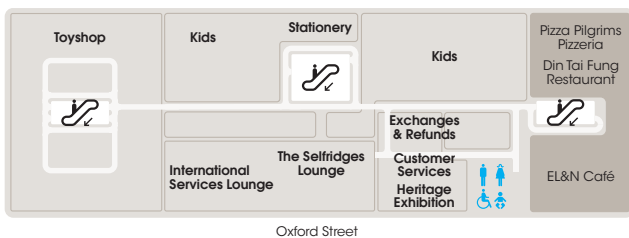

BEAUTY ON G	
Beauty	G
Beauty Workshop	G
Fragrance	G
The Beauty Spot	G

FOOD & DRINK ON LG/G	
Confectionery	LG
Foodhall	G
Wine Shop	LG

HOME & TECH ON LG/G	
Books & Magazines	LG
Candles	LG
Cameras	LG
China & Glass	LG
Cigars	LG
Cookshop	LG
Flowers	G
Glassware	LG
Home Accessories	LG
Home Design	LG
Kitchen Electrical	LG
Pens	LG
Phones	LG
Silverware	LG
Small Electrical	LG
Stationery	LG
Technology & Gaming	LG

EAT & DRINK	
Aubaine	2
Brasserie of Light Restaurant & Bar	1
Din Tai Fung Restaurant & Bar	4
Dolly's	LG
EL&N Café	4
HIVE Restaurant & Bar	3
Jackson Boxer at The Corner	2
Le Club Lacoste	Roof
Pizza Pilgrims Pizzeria	4
The Champion Sports Bar	LG
The Fount Cocktail Bar	G

EAT & DRINK IN THE FOODHALL	
1 Tonkotsu	G
2 Champagne & Oyster Bar by Caviar House & Prunier	G
3 Lola's Cupcakes	G
4 YO!	G
5 The Brass Rail	G
6 The Feel Good Bar	G

SERVICES	
Beauty Concierge	G
Bra Fitting - Fit Studio	3
By Dr Vali	3
Click & Collect	LG
Customer Services	4
Gift Wrap	LG
Hair & Beauty Salon	3
Information Desk	G
International Services Lounge	4

Key Cutting & Engraving	LG
Mens Barbers	1
Mens Personal Shopping	1
Opticians	G
Pharmacy	G
Selfridges Concierge	G
Shoe Repairs	LG
Tailoring & Repair Services	3
The Alterations Studio	3
The Cinema at Selfridges	LG
The Selfridges Lounge	4
The Skate Bowl	1
Watch After-Sales Service	LG
Womens Personal Shopping	2

A-Z & MAP

4