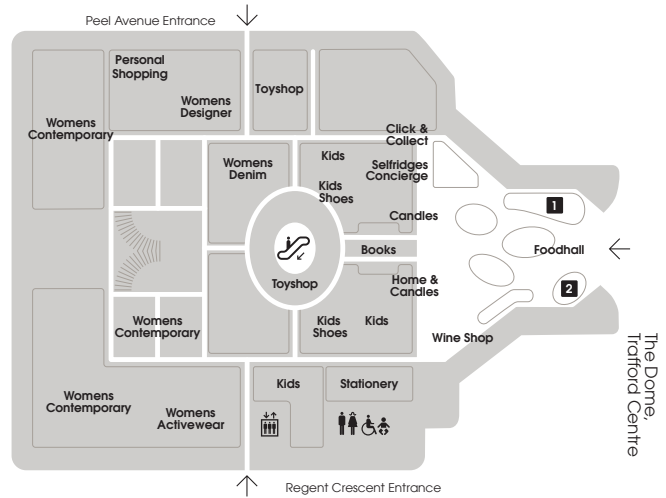

A-Z & Map

Upper Level	UL
Lower Level	LL

Departments

Accessories (Womens/Mens)	LL
Beauty	LL
Books	UL
Confectionery	UL
Foodhall	UL
Fragrance	LL
Home & Candles	UL
Kids	UL
Mens Accessories	LL
Mens Casual	LL
Mens Contemporary	LL
Mens Designer	LL
Mens Designer Street	LL
Mens Shoes	LL
Mens Underwear	LL
Stationery	UL
Toyshop	UL
Wine Shop	UL
Womens Activewear	UL
Womens Contemporary	UL
Womens Designer	UL
Womens Shoes	LL

Services

ATM	UL
Beauty Concierge	LL
Click & Collect	UL
Hair Salon	LL
Personal Shopping	UL
Selfridges Concierge	UL

Toilets

Baby Change	UL
Disabled Toilets	UL
Mens Toilets	UL
Womens Toilets	UL

Eat & Drink

1 YO!	UL
2 Pret A Manger	UL
3 San Carlo Champagne Bar	LL

UPPER LEVEL

LOWER LEVEL